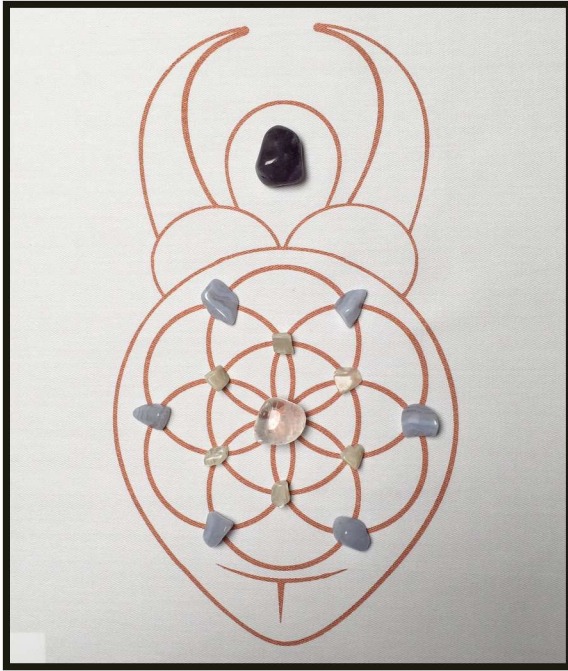

Connect with Goddess

Are you feeling out of touch with Spirit lately and having trouble finding your path to travel on? Our Connect with Goddess layout may be just what you need to help you unite with the Divine that you seek. The stones have been picked specifically to help you connect to and communicate with Goddess. If you desire a specific Goddess, pick a stone known for her energy and add it to this layout at the top between her hands.

Our exclusive Goddess grid pattern has a Seed of Life in her womb to represent the creation of all things. Use this figure to bring Goddess energy and creation energy together to help manifest your desires. This picture shows Spirit Whisperings' Goddess design in copper on a white altar cloth.

- 1 Amethyst
- 2 Clear Quartz
- 3 Moonstone
- 4 Blue Lace Agate

Place the altar cloth on your altar or a table near where you plan to meditate and connect. Arrange the stones on the cloth as the diagram shows. Position your hands towards your grid and project your energy from your palm chakras toward your layout. Intone the following affirmation while energizing your Connect with Goddess Layout: "I activate this Sacred Stone Grid to open connections with Goddess and to clearly hear and understand her directions." Sit with and meditate with this energy and allow clarification to come to you.