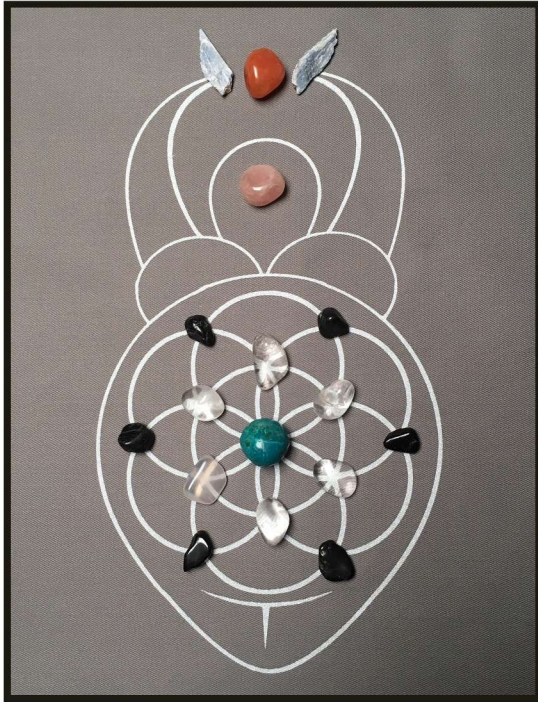

# Goddess Warrior

If you are facing a situation that has you feeling weak and unsure, you may be in need of some Warrior Goddess Support. The stones have been picked specifically to help you find the strength and direction needed to face what you need to do in a loving and firm yet gentle manner. There is no need for actual war.

Our exclusive Goddess grid pattern has a Seed of Life in her womb to represent the creation of all things. Use this figure to bring Goddess energy and creation energy together to help manifest your desires. This picture shows Spirit Whisperings' Goddess design in silver on a steel grey altar cloth.

- 1 Carnelian
- 2 Blue Kyanite
- 3 Rose Quartz
- 4 Crysocola
- 5 Clear Quartz
- 6 Black Tourmaline

Place the altar cloth on your altar or a table near where you plan to meditate and connect. Arrange the stones on the cloth as the diagram shows. Position your hands towards your grid and project your energy from your palm chakras toward your layout. Intone the following affirmation while energizing your Warrior Goddess Layout: "I activate this Sacred Stone Grid to feel the strength and support of Goddess so I may accomplish the task at hand." Sit with and meditate with this energy. If you are facing a long term situation, this grid can be left up and running where you can spend time with it for many days.