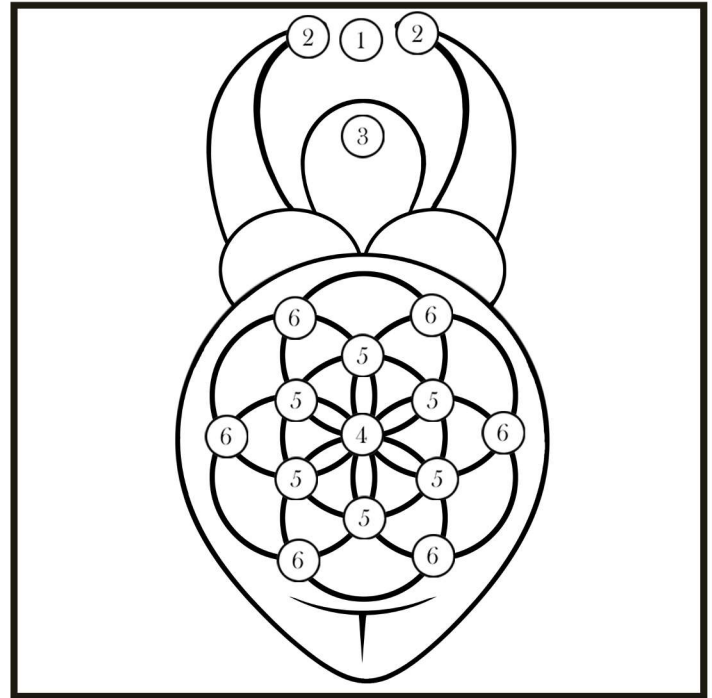

# Goddess Warrior

If you are facing a situation that has you feeling weak and unsure, you may be in need of some Warrior Goddess Support. The stones have been picked specifically to help you find the strength and direction needed to face what you need to do in a loving and firm yet gentle manner. There is no need for actual war.

Our exclusive Goddess grid pattern has a Seed of Life in her womb to represent the creation of all things. Use this figure to bring Goddess energy and creation energy together to help manifest your desires. This picture shows Spirit Whisperings' Goddess design in silver on a steel grey altar cloth.

- 1 Carnelian
- 2 Blue Kyanite
- 3 Rose Quartz
- 4 Crysocola
- 5 Clear Quartz
- 6 Black Tourmaline

Place the altar cloth on your altar or a table near where you plan to meditate and connect. Arrange the stones on the cloth as the diagram shows. Position your hands towards your grid and project your energy from your palm chakras toward your layout. Intone the following affirmation while energizing your Warrior Goddess Layout: "I activate this Sacred Stone Grid to feel the strength and support of Goddess so I may accomplish the task at hand." Sit with and meditate with this energy. If you are facing a long term situation, this grid can be left up and running where you can spend time with it for many days.